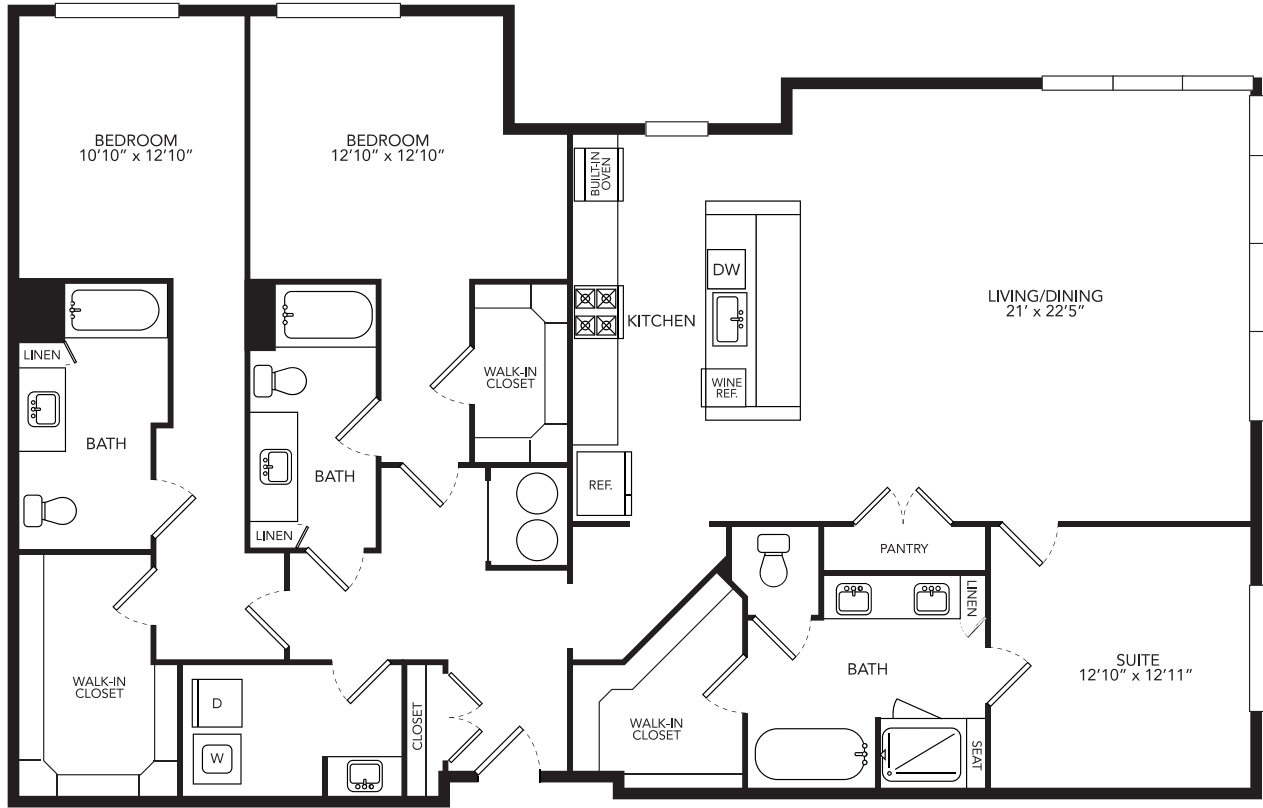

# PH2hc

3 BED / 3 BATH

# 2218

SQ. FT.

**ELLISON**  
HEIGHTS

510 W 20th St. | Houston, TX 77008

[www.ellisonheightspts.com](http://www.ellisonheightspts.com)

*Floor plans are artist's rendering. All dimensions are approximate. Actual product and specifications may vary in dimension or detail. Not all features are available in every apartment. Prices and availability are subject to change. Please see a representative for details.*