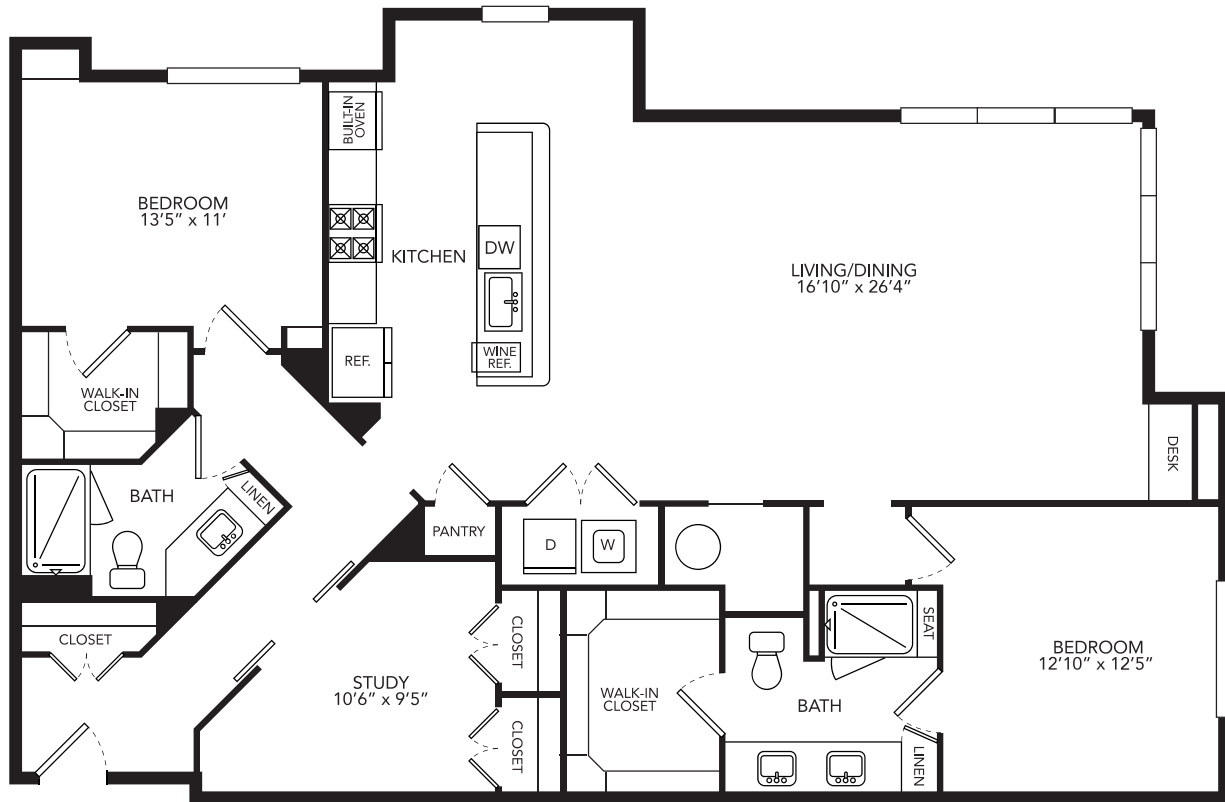

B5

2 BED / 2 BATH

1729

SQ. FT.

ELLISON
HEIGHTS

510 W 20th St. | Houston, TX 77008

www.ellisonheightsapts.com

Floor plans are artist's rendering. All dimensions are approximate. Actual product and specifications may vary in dimension or detail. Not all features are available in every apartment. Prices and availability are subject to change. Please see a representative for details.