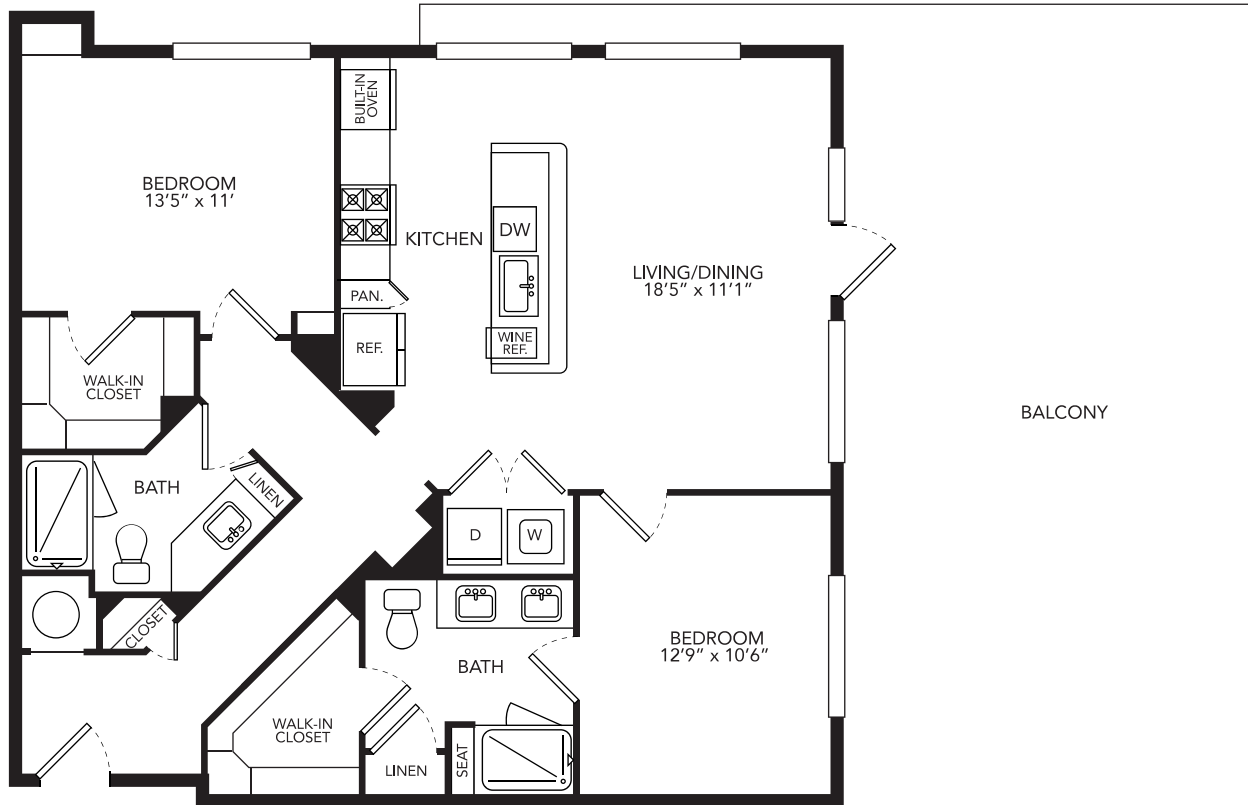

B1b

2 BED / 2 BATH

1177

SQ. FT.

ELLISON
HEIGHTS

510 W 20th St. | Houston, TX 77008

www.ellisonheightsapts.com

Floor plans are artist's rendering. All dimensions are approximate. Actual product and specifications may vary in dimension or detail. Not all features are available in every apartment. Prices and availability are subject to change. Please see a representative for details.