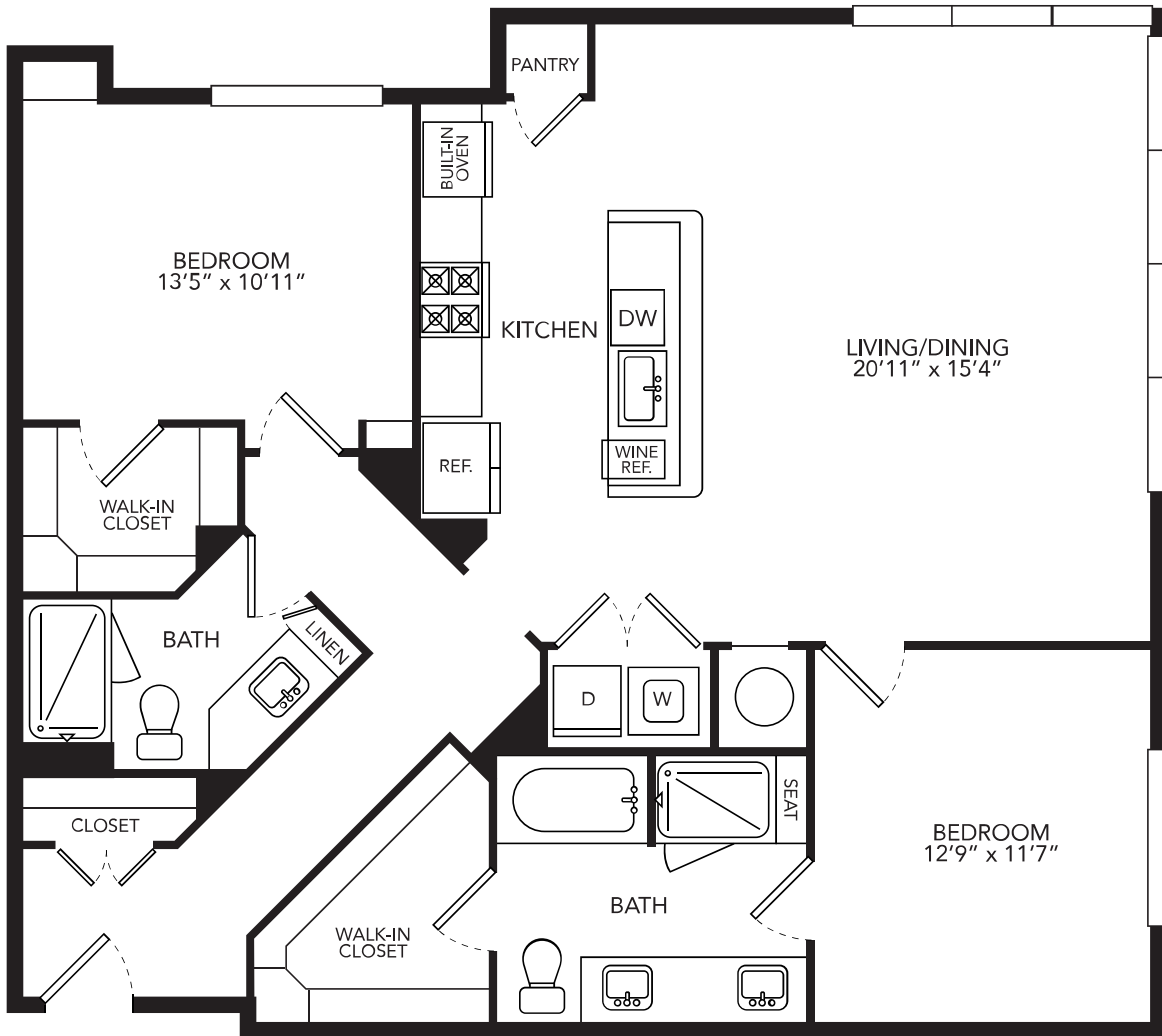

B1

2 BED / 2 BATH

1368

SQ. FT.

ELLISON
HEIGHTS

510 W 20th St. | Houston, TX 77008

www.ellisonheightspts.com

Floor plans are artist's rendering. All dimensions are approximate. Actual product and specifications may vary in dimension or detail. Not all features are available in every apartment. Prices and availability are subject to change. Please see a representative for details.