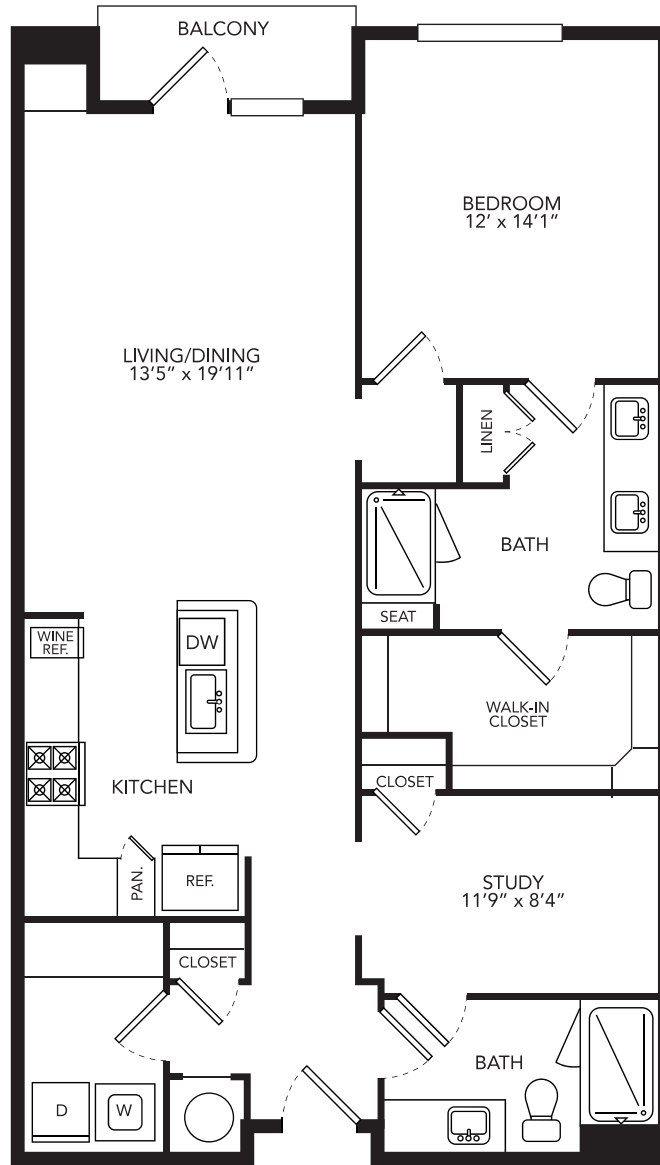

A4

1 BED / 2 BATH

1195

SQ. FT.

ELLISON
HEIGHTS

510 W 20th St. | Houston, TX 77008

www.ellisonheightspts.com

Floor plans are artist's rendering. All dimensions are approximate. Actual product and specifications may vary in dimension or detail. Not all features are available in every apartment. Prices and availability are subject to change. Please see a representative for details.