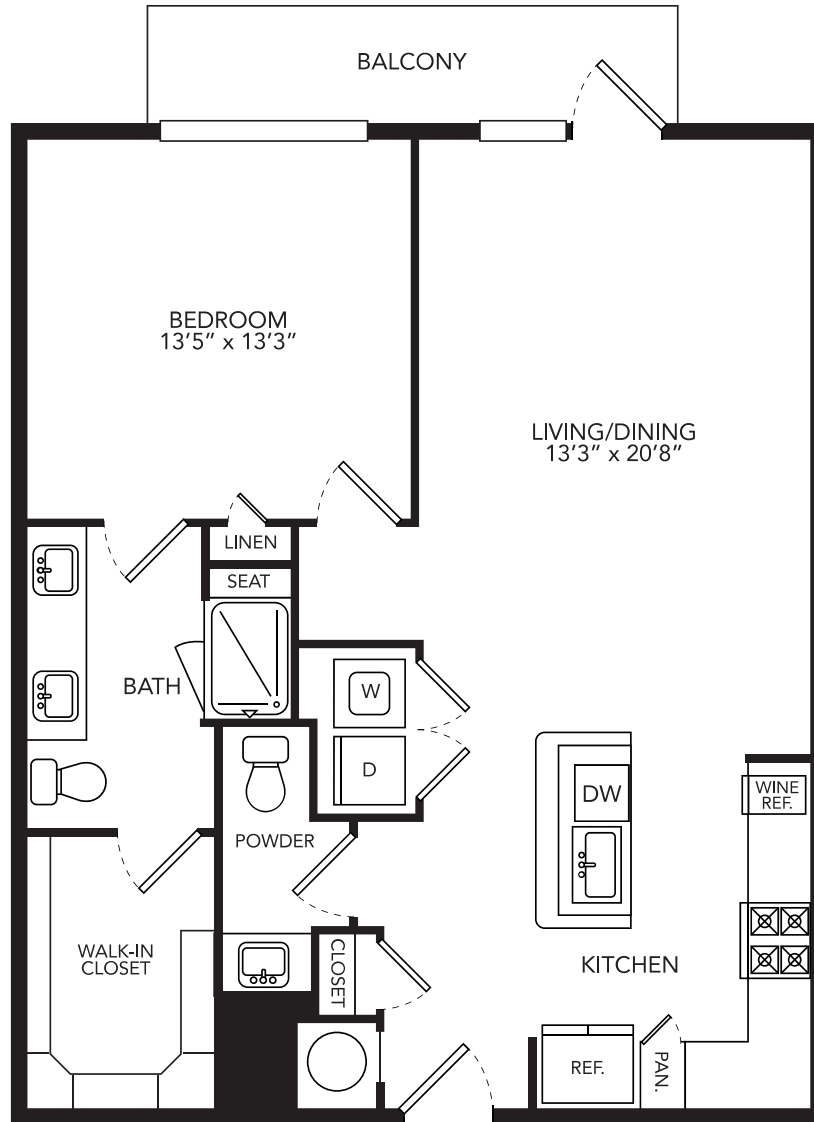

A3

1 BED / 1.5 BATH

955

SQ. FT.

ELLISON
HEIGHTS

510 W 20th St. | Houston, TX 77008

www.ellisonheightspts.com

Floor plans are artist's rendering. All dimensions are approximate. Actual product and specifications may vary in dimension or detail. Not all features are available in every apartment. Prices and availability are subject to change. Please see a representative for details.