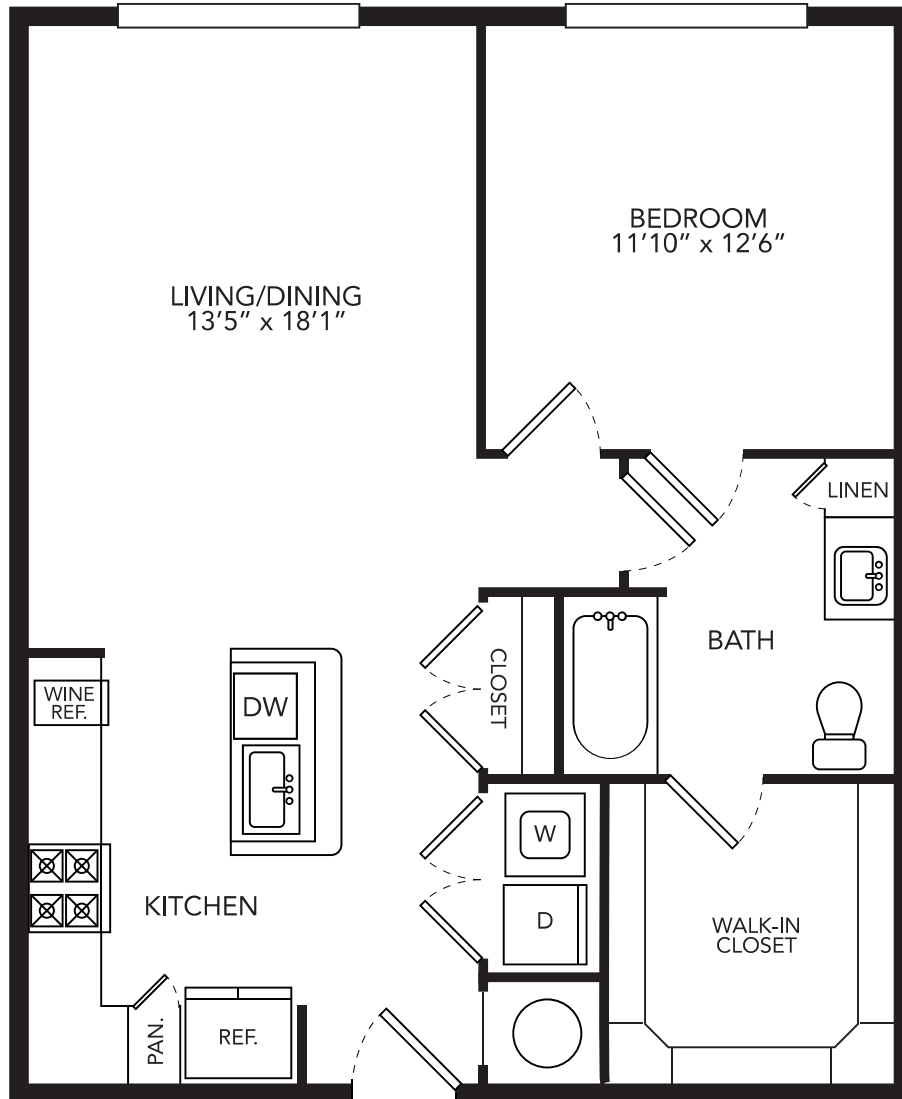

# A2hc

1 BED / 1 BATH

# 847

SQ. FT.

**ELLISON**  
HEIGHTS

510 W 20th St. | Houston, TX 77008

[www.ellisonheightspts.com](http://www.ellisonheightspts.com)

*Floor plans are artist's rendering. All dimensions are approximate. Actual product and specifications may vary in dimension or detail. Not all features are available in every apartment. Prices and availability are subject to change. Please see a representative for details.*