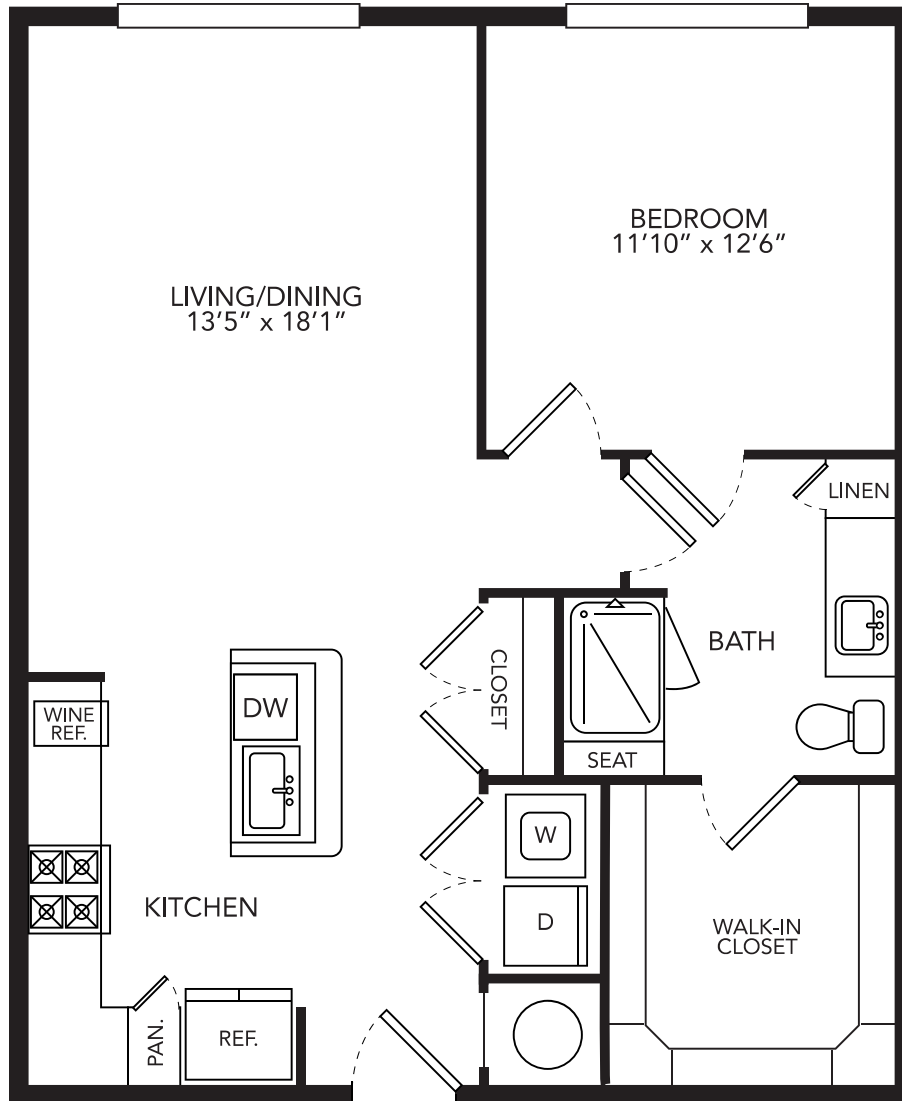

A2

1 BED / 1 BATH

845

SQ. FT.

ELLISON
HEIGHTS

510 W 20th St. | Houston, TX 77008

www.ellisonheightspts.com

Floor plans are artist's rendering. All dimensions are approximate. Actual product and specifications may vary in dimension or detail. Not all features are available in every apartment. Prices and availability are subject to change. Please see a representative for details.